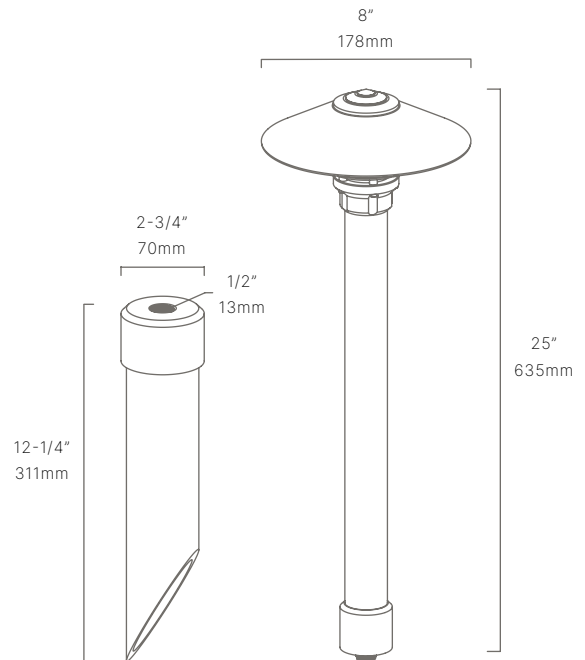

- Field Serviceable LED module
- Solid brass and copper construction
- Ideal for small pathways and small driveways

CONFIGURATOR:

BLD650225	LED	FINISH
	<input type="text"/>	<input type="text"/>
() = Most common configuration	(2710) 2700K 10W	(NAT) Natural Brass
	(2715) 2700K 15W	(BLP) Bronze Living Patina
	(3010) 3000K 10W	(BLPX) Extra Dark BLP
	(3015) 3000K 15W	(NI) Nickel PVD

AVAILABLE FINISHES:

FIXTURE DIMENSIONS	W8" x H25"
LIGHT SOURCE	Integrated LED
COLOR TEMPERATURES	2700K, 3000K
WATTAGES	10W, 15W
CRI (RA)	80 CRI
VOLTAGE	12V
DELIVERED LUMENS	332lm (3000K)
DIMMABLE	Yes, Dim to <10% via Transformer
DRIVER	Yes, 12V Integral Constant Current
TRANSFORMER	No, 12V AC/DC Transformer Required
MOUNT	Yes, Included 1/2" NPS Adapter
GROUND STAKE	Yes, Included MGS001612
FINISH	Included Natural
MATERIAL	Brass & Copper
WIRE LENGTH	24"
LOCATION	Exterior Wet
CERTIFICATIONS	UL, IP66, IP67, Dark Sky